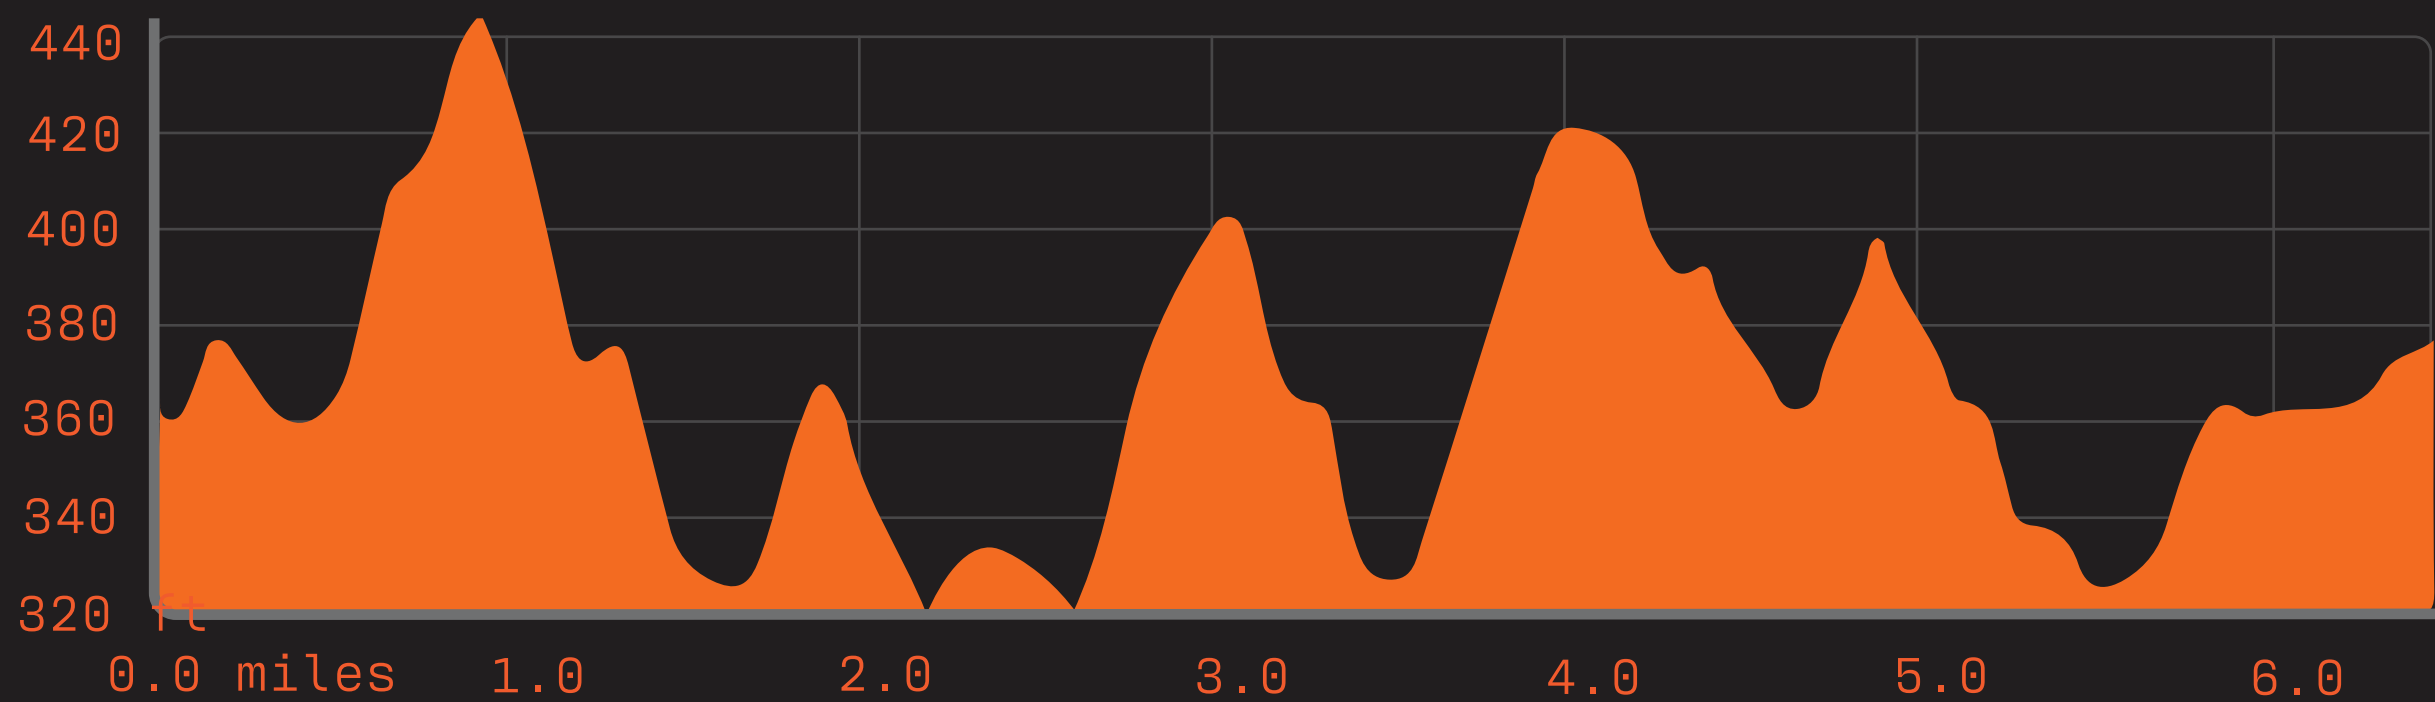

THE 10K

THE 10K

TOPOGRAPHY

TURN-BY-TURN

DIRECTIONS

Start on Little Patuxent Pkwy West of Corporate Center Way

Right onto Governer Warfield Parkway

Left onto Little Patuxent Parkway running Eastbound

Left onto Columbia Road

Left onto Clarksville Pike running Westbound

Left onto Ten Mills Road

Right onto West Running Brook Road

Right onto Little Patuxent Parkway running Westbound

Left onto Windstream Drive